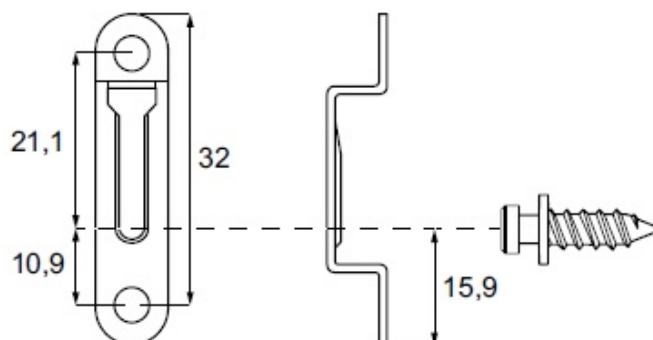

PRODUCT SHEET

Description:

"INVISIO" Single Clip #4035, F/16mm Panel, Semi Locking

Item number:

11.16.085-0

Units	Box	Carton	HS Code	Barcode
Pcs.	1	5000	8302420090	
5704866017862				

SINGLE CLIPS

Part No.	Description	Panel thickness	Pocket width - A
4031	PASS - THRU	16 mm	11 mm
4032	NON-LOCKING	16 mm	11 mm
4034	LOCKING	16 mm	11 mm
4035	SEMI-LOCKING	16 mm	11 mm
5030	PASS-THRU	19 mm	13,3 mm
5031	LOCKING	19 mm	13,3 mm
5032	NON-LOCKING	19 mm	13,3 mm
5032A	SEMI-LOCKING	19 mm	13,3 mm