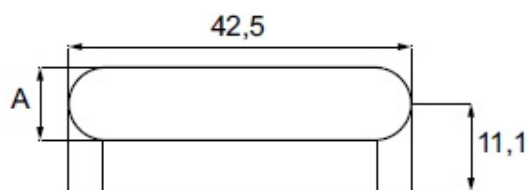

PRODUCT SHEET

Description:

"INVISIO" Single Clip #4035, F/16mm Panel, Semi Locking

Item number:

11.16.085-0

Units	Box	Carton	HS Code	Barcode
Pcs.	1	5000	8302420090	
5704866017862				

SINGLE CLIPS

Part No.	Description	Panel thickness	Pocket width - A
4031	PASS - THRU	16 mm	11 mm
4032	NON-LOCKING	16 mm	11 mm
4034	LOCKING	16 mm	11 mm
4035	SEMI-LOCKING	16 mm	11 mm
5030	PASS-THRU	19 mm	13,3 mm
5031	LOCKING	19 mm	13,3 mm
5032	NON-LOCKING	19 mm	13,3 mm
5032A	SEMI-LOCKING	19 mm	13,3 mm